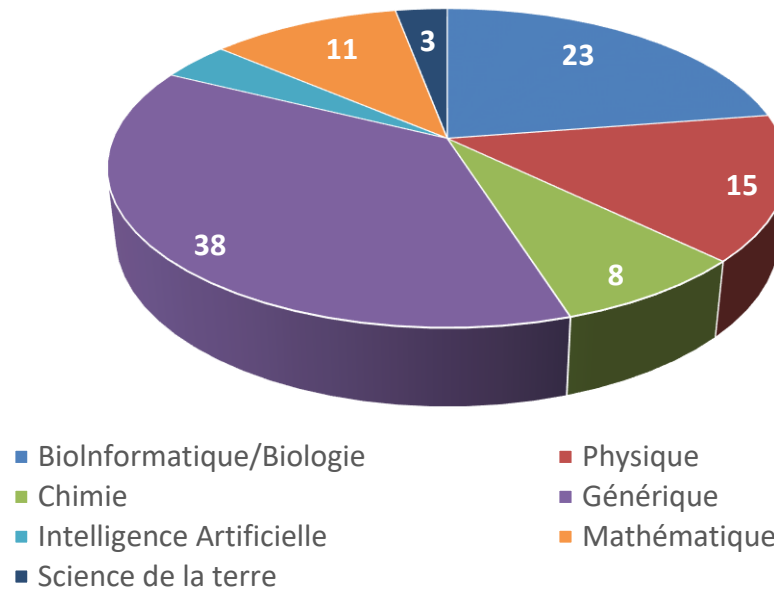

Statistics/Data processing

Tools & Libraries

- Intel Parallel Studio
- GNU Compilers
- MKL, BLACS and ScaLAPACK
- FFTW
- NetCDF, HDF
- Open MPI , Intel MPI ,MPICH
- CUDA (GPU)
- Anaconda (Python)

<https://hpc.marwan.ma/index.php/applications-installees/liste-des-applications>

HPC-MARWAN : DEPLOYED APPLICATIONS

- 102 Installed Applications and Libraries

Number of applications by scientific field.

- Most Requested Apps:

Quantum ESPRESSO , GEANT4/root , GROMACS, R , CUDA Toolkit(GPU)