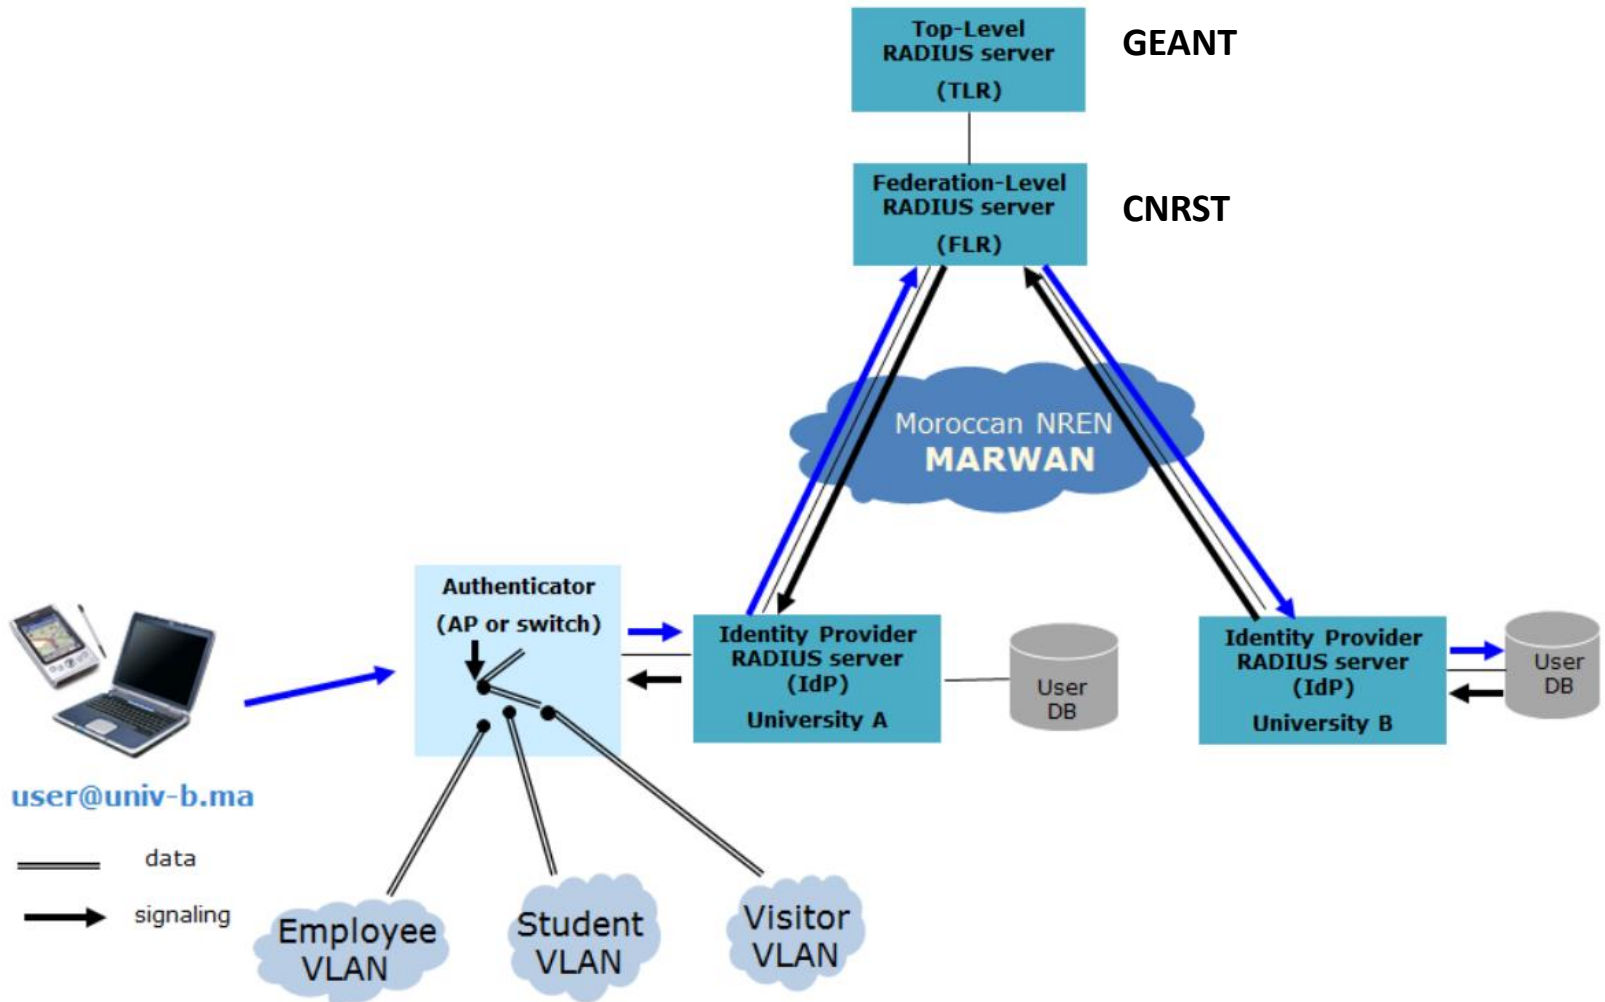

Centre National pour la Recherche
Scientifique et Technique

MARWAN: infrastructure and e-services

Hassan Bouhaddou
bouhaddou@marwan.ma

EduRoam

EduRoam

user@univ.ma

**Internet
access**

106 Country

<https://eduroam.ma>

e-Services : Identity Federation

- An organizational and trusted framework for sharing resources between universities. It connects service providers (applications, portal, documents ...) with identity providers
- Use a single identity to benefit from all federation services
- Operator of eduIDM (Resource Registry tool, hosting signed metadata, training and supporting universities, etc.)

- ❑ Applications and libraries are accessible through a module environment: **LMOD**

- ❑ https://lmod.readthedocs.io/en/latest/010_user.html

- ❑ Cluster management and job scheduling system : **SLURM**

- ❑ <https://slurm.schedmd.com/documentation.html>