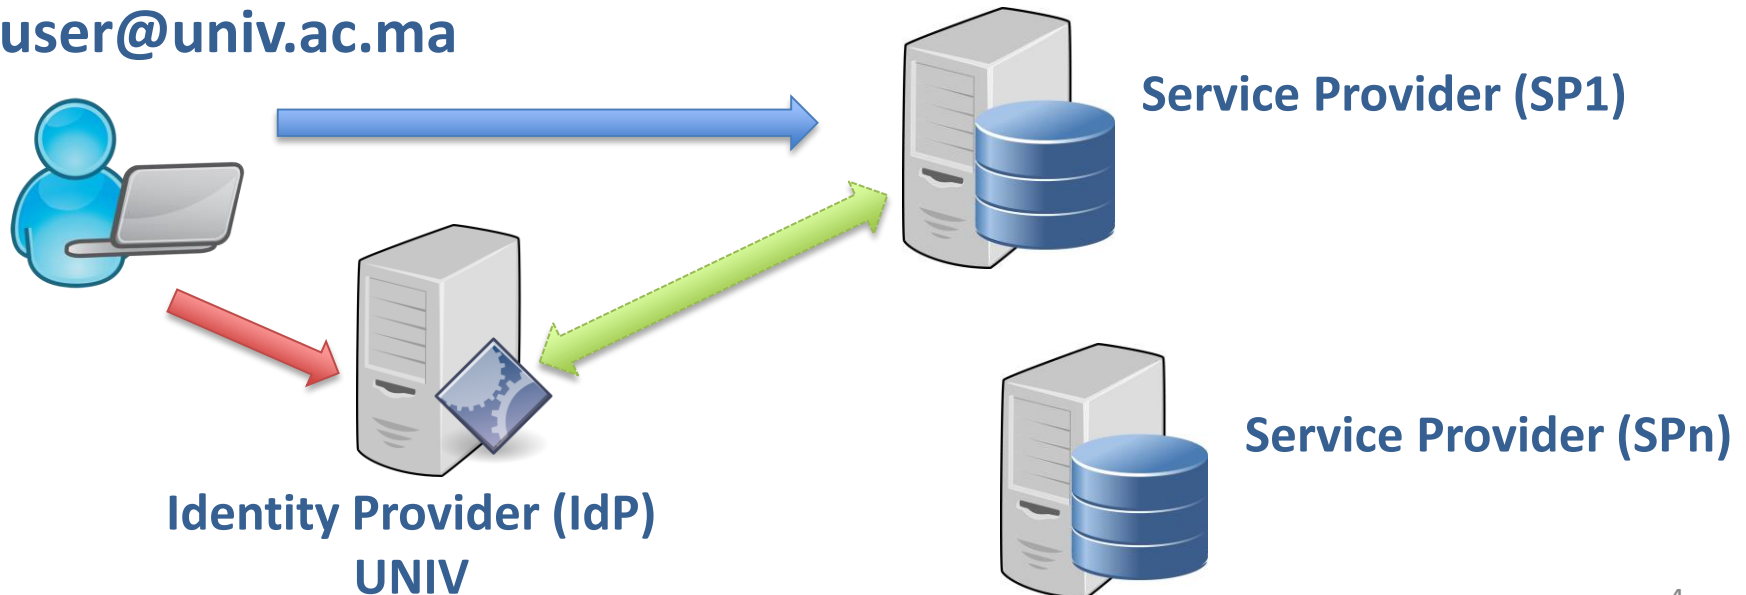

- An organizational and trusted framework for sharing resources between universities. It connects service providers (applications, portal, documents ...) with identity providers
- Use a single identity to benefit from all federation services
- Operator of eduIDM (Resource Registry tool, hosting signed metadata, training and supporting universities, etc.)

user@univ.ac.ma